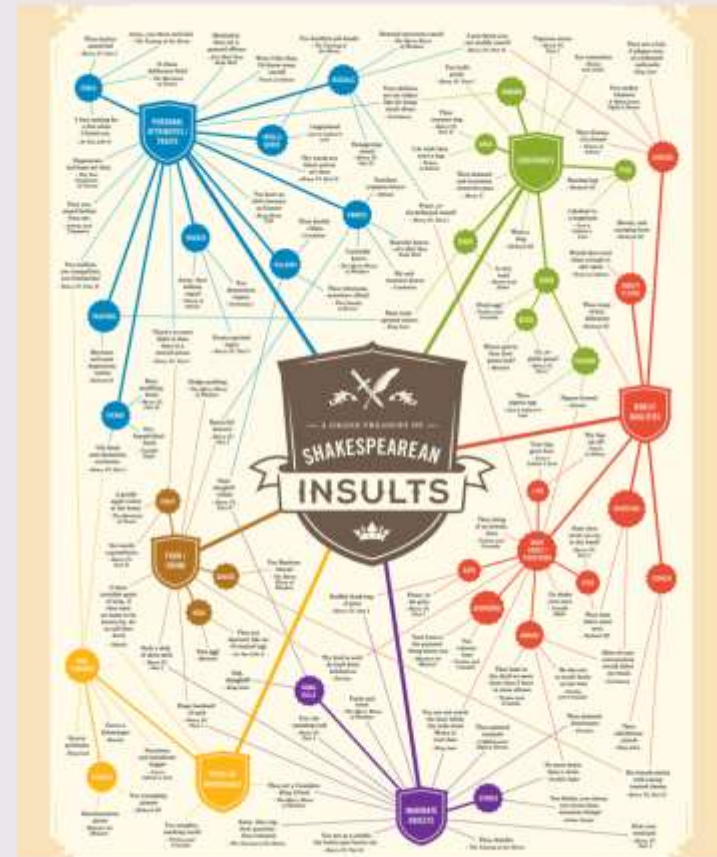

Gender

Marriage

The End!

Presented by Susanne Anderson on March 25, 2022